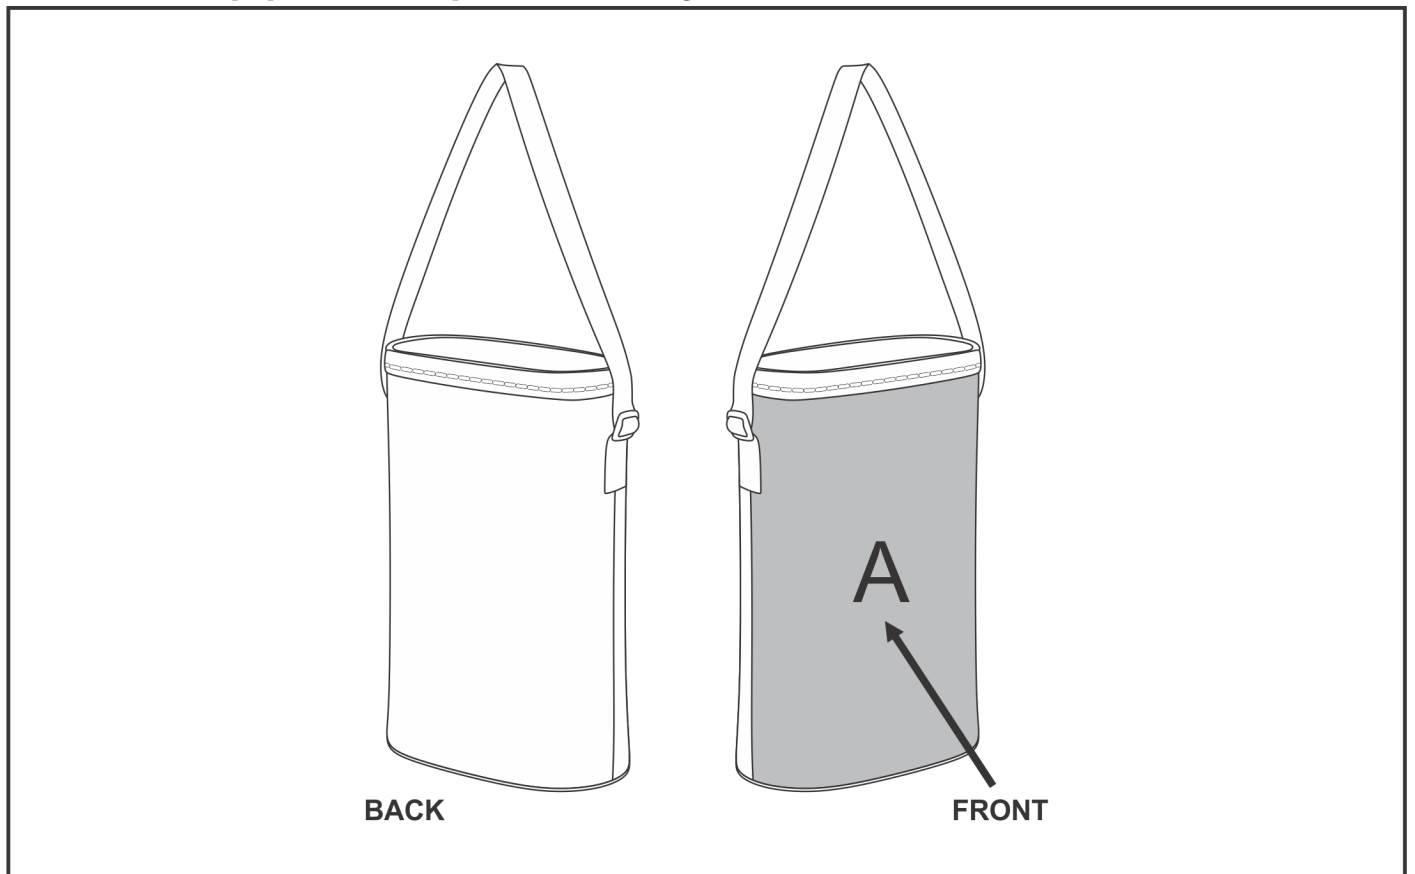

SG-HP-26-G

PPS Hoppla Napa Valley Double wine cooler

Need to know:

- Includes 1-Position Sublimation (setup fees apply)

Branding Options:

Position A

1. Custom Sublimation A (CPSUB-A)
Full Colour
Size: 320mm wide x 343mm high